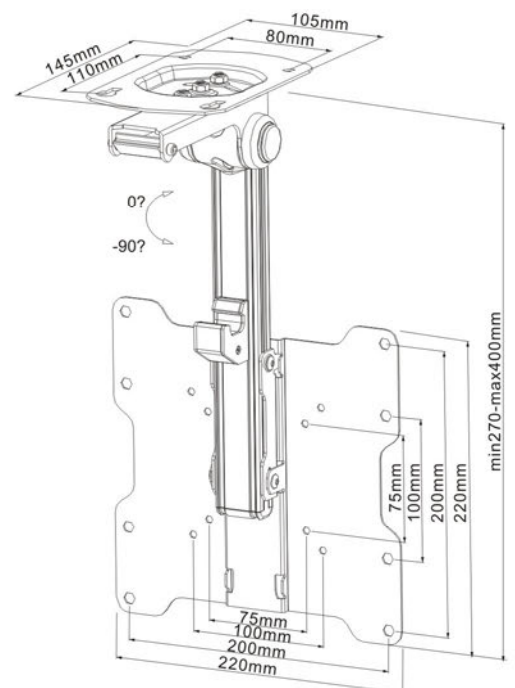

## BKT1850

- \*Fit for most 17"-37" LED, LCD flat panel TVs
- \* VESA compliant:75x75,100x100, 200x100, 200x200
- \* Support flat panel TVs up to 20kgs/44lbs